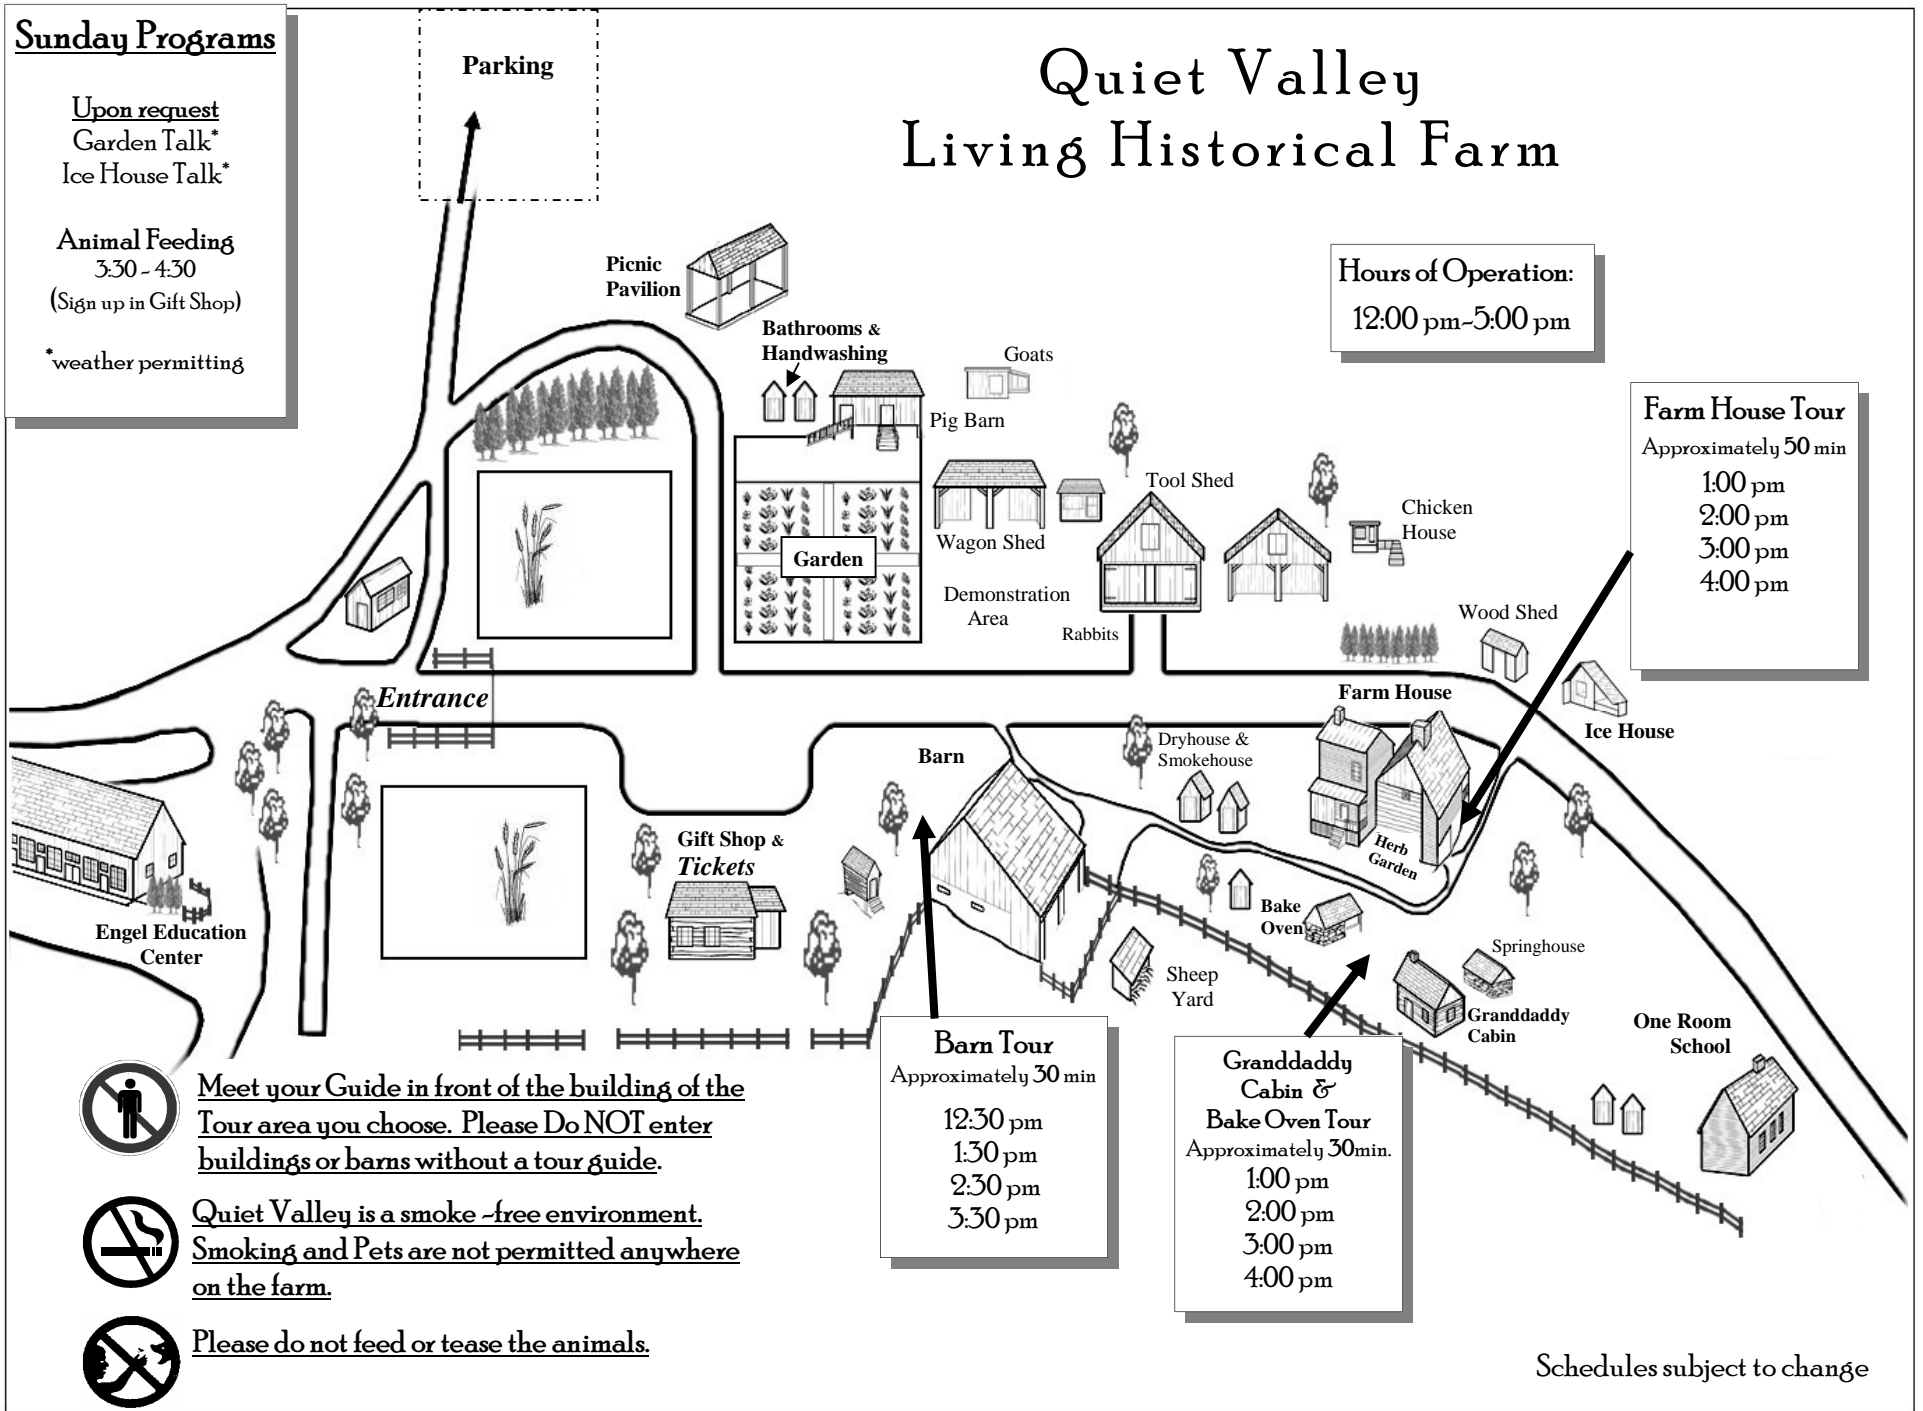

# Quiet Valley Living Historical Farm

Hours of Operation:  
12:00 pm-5:00 pm

**Farm House Tour**  
Approximately 50 min  
1:00 pm  
2:00 pm  
3:00 pm  
4:00 pm

Meet your Guide in front of the building of the Tour area you choose. Please Do NOT enter buildings or barns without a tour guide.